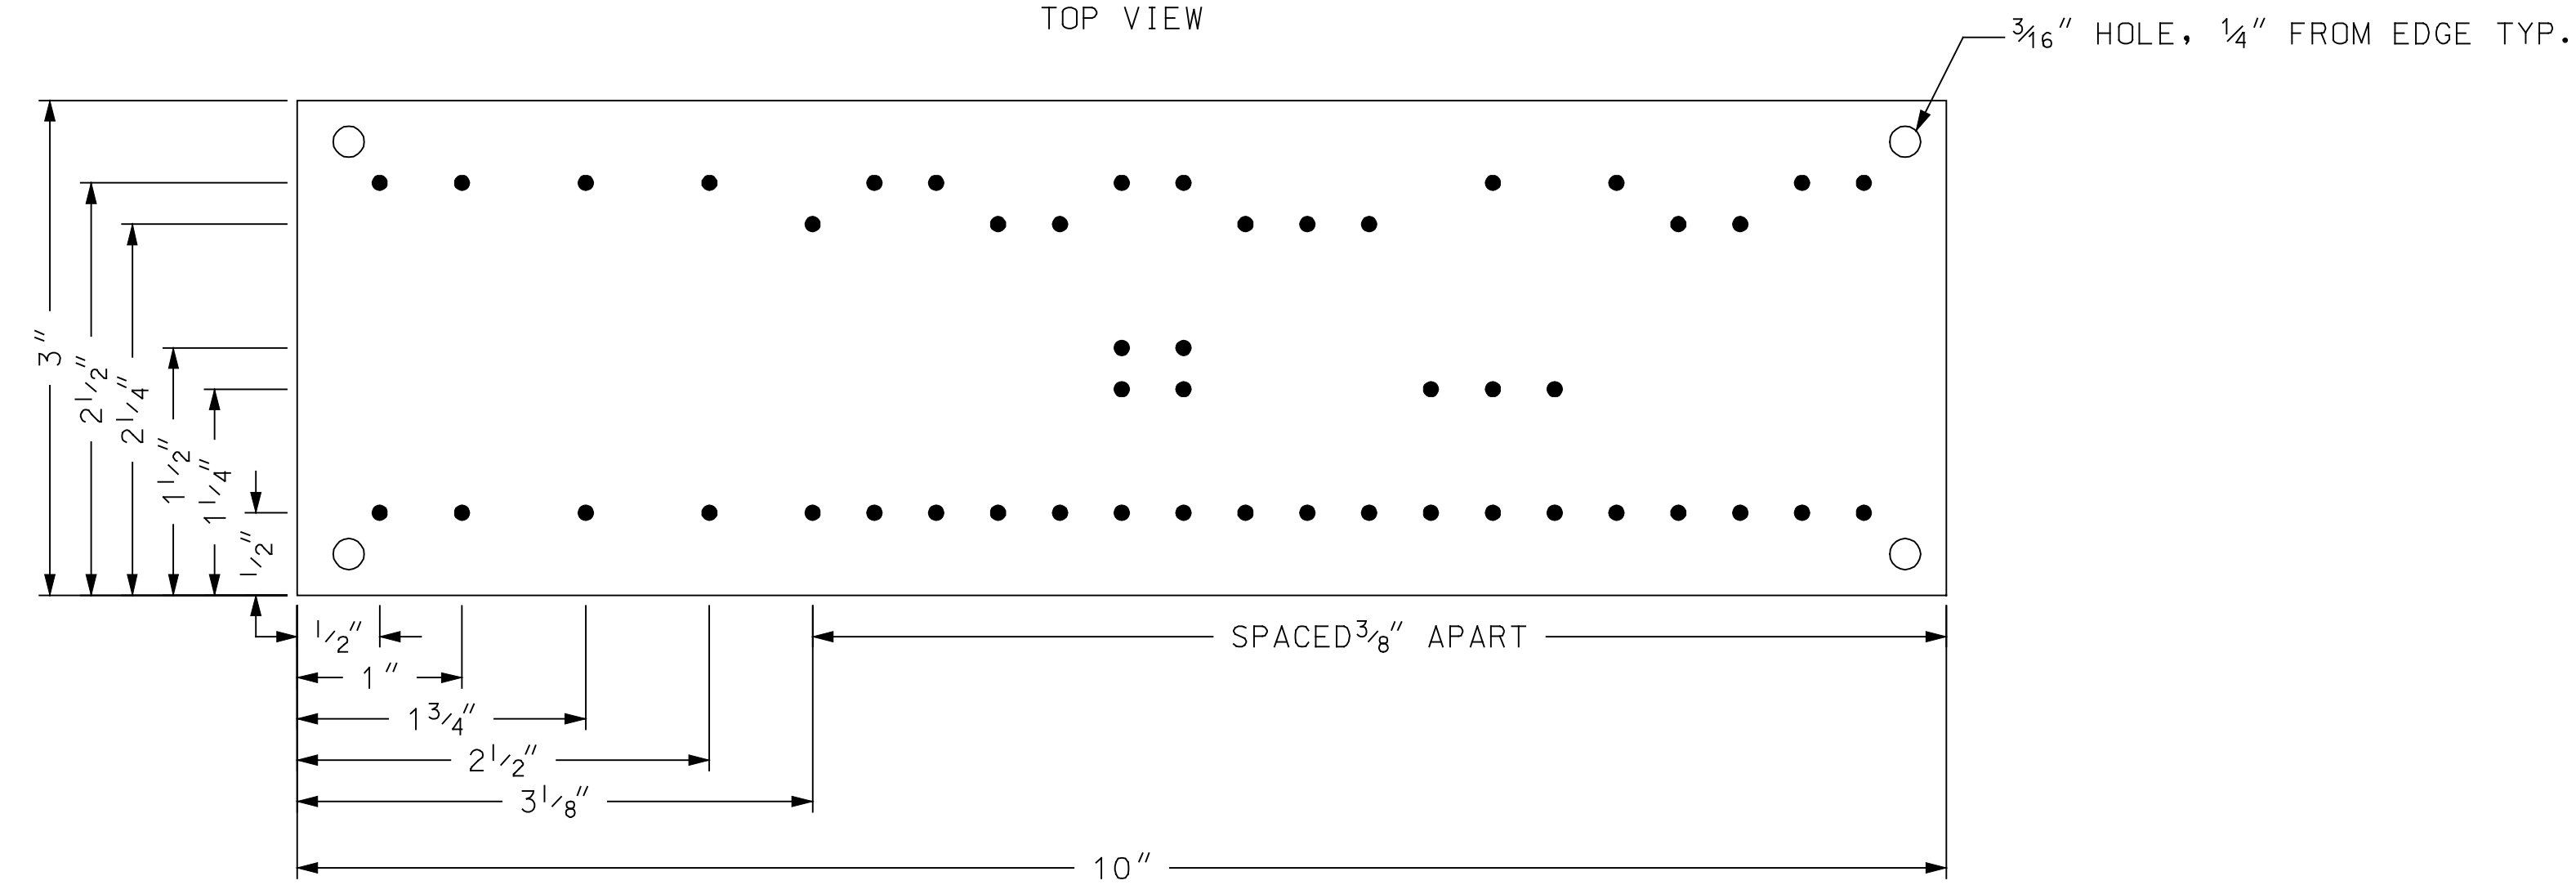

TOP VIEW

BOTTOM VIEW

TOP VIEW

Silvaton
www.silvaton.bravepages.com

AMP 18 WATT LITE II

TITLE TURRET BOARD

DRAWING NO	SHEET 1 OF 1	REV 2
------------	--------------	-------

DATE: 11/08/04